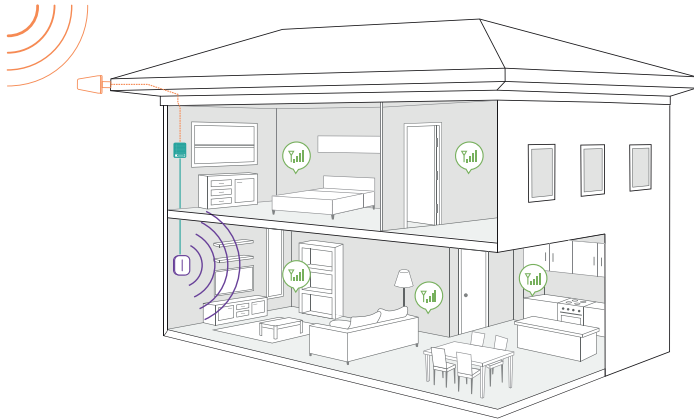

- 5G COMPATIBLE**
- MAX COVERAGE**
- UP TO +72 dB GAIN**
- MULTI-USER WIRELESS BOOSTER**

ABOUT

The weBoost **Home Complete** is our best home booster for those who don't mind DIY installation. Everything needed for installation in a home is included. Once installed, this powerful booster improves cell signal on all US carrier networks, including Verizon, AT&T, T-Mobile, and more. Its contemporary design and 5G compatible coverage ensure it will work for the next decade and beyond. Like all weBoost solutions, it comes with an installation guide, a 2-year manufacturer's warranty, and a 30-day money-back guarantee.

KIT INCLUDES

COVERAGE AREA

IF THE OUTSIDE CELL SIGNAL IS:	YOUR BOOSTED CELL SIGNAL MAY COVER:
Strong	Max Coverage
Good	Multiple Rooms
Weak	Single Room
None	None

SPECIFICATIONS

SKU NUMBER	470145†
FREQUENCIES	Band 12/17 700 MHz Band 13 700 MHz Band 5 850 MHz Band 4 1700/2100 MHz Band 25/2 1900 MHz
MAX GAIN	72 dB
IMPEDANCE	75 Ohm
POWER	110-240V AC, 50-60 Hz, 20 W
CONNECTORS	F-Female
BOOSTER DIMENSIONS	8.25 × 6 × 2.4 in
BOOSTER WEIGHT	1.55 lbs

HOW IT WORKS

- 1 Receives signal:** The outside antenna reaches out to access the existing strong outdoor cell signal and delivers it inside to the booster.
- 2 Boost signal:** The booster receives the signal, amplifies it, and serves as a relay between your phone and the nearest cell tower.
- 3 Broadcasts signal:** Your devices get a stronger signal, and calls and data are fed through the booster back to the network.